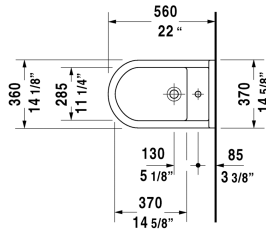

Bidet floor standing # 2230100000

| < 14 1/8" Inch > |

Bidet floor standing	Dimension	Weight	Order number
with overflow, cUPC listed, with tap platform, fixings included			
Colors			
00 White			
Variant			
	14 1/8" x 22" Inch	53.2 lb	2230100000
Sanitary ceramics with the special WonderGliss surface finish will remain clean and attractive-looking for a long time to come. When ordering WonderGliss please add a "1" as eleventh digit to the model number.			
Siphon for bidet with extended outlet pipe	1 1/4" x 19 3/4" Inch	1.3 lb	005027

All drawings contain the necessary measurements which are subject to standard tolerances. They are stated in inch & mm and are non-binding. Exact measurements, in particular for customized installation scenarios, can only be taken from the finished ceramic piece.