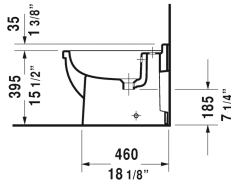

Bidet floor standing # 2230100000

| < 14 1/8" Inch > |

Bidet floor standing	Dimension	Weight	Order number
with overflow, cUPC listed, with tap platform, fixings included			
Colors			
00 White			
Variant			
	14 1/8" x 22" Inch	53.2 lb	2230100000
Sanitary ceramics with the special WonderGliss surface finish will remain clean and attractive-looking for a long time to come. When ordering WonderGliss please add a "1" as eleventh digit to the model number.			
Siphon for bidet with extended outlet pipe	1 1/4" x 19 3/4" Inch	1.3 lb	005027

All drawings contain the necessary measurements which are subject to standard tolerances. They are stated in inch & mm and are non-binding. Exact measurements, in particular for customized installation scenarios, can only be taken from the finished ceramic piece.