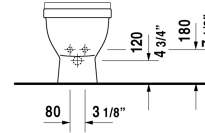

Bidet floor standing # 2230100000

| < 14 1/8" Inch > |

Bidet floor standing	Dimension	Weight	Order number
with overflow, cUPC listed, with tap platform, fixings included			
Colors			
00 White			
Variant			
	14 1/8" x 22" Inch	53.2 lb	2230100000
Sanitary ceramics with the special WonderGliss surface finish will remain clean and attractive-looking for a long time to come. When ordering WonderGliss please add a "1" as eleventh digit to the model number.			
Siphon for bidet with extended outlet pipe	1 1/4" x 19 3/4" Inch	1.3 lb	005027

All drawings contain the necessary measurements which are subject to standard tolerances. They are stated in inch & mm and are non-binding. Exact measurements, in particular for customized installation scenarios, can only be taken from the finished ceramic piece.