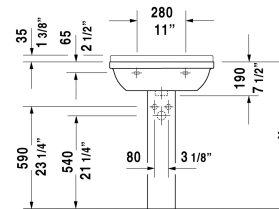

**Starck 3 Washbasin # 0300600000 / 0300600030**

| < 23 5/8" Inch > |

Washbasin	Dimension	Weight	Order number
with overflow, cUPC listed, with tap platform, hardware included, 23 5/8" Inch			
<b>Colors</b>			
00 White			
<b>Variant</b>			
●	23 5/8" x 17 3/4" Inch	41.8 lb	0300600000
●●●	23 5/8" x 17 3/4" Inch	41.8 lb	0300600030
<b>Text for invitation of tenders</b>			
Washbasin is not ADA compliant in combination with pedestal, siphon cover or metal console			
Sanitary ceramics with the special WonderGliss surface finish will remain clean and attractive-looking for a long time to come. When ordering WonderGliss please add a "1" as eleventh digit to the model number.			
<b>Suitable products</b>			
Pedestal for # 030065, 030060, 030055, 030410, 030480, 030470, 033213, 28" x 8 1/4" Inch	28" x 8 1/4" Inch		086516
Siphon cover for # 030065, 030060, 030055, 030410, 030480, 030470, 033213, 6 3/4" x 11 1/4" Inch	6 3/4" x 11 1/4" Inch		086515

All drawings contain the necessary measurements which are subject to standard tolerances. They are stated in inch & mm and are non-binding. Exact measurements, in particular for customized installation scenarios, can only be taken from the finished ceramic piece.