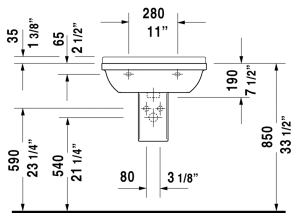

**Starck 3 Washbasin # 0300600000 / 0300600030**

| < 23 5/8" Inch > |

Washbasin	Dimension	Weight	Order number
with overflow, cUPC listed, with tap platform, hardware included, 23 5/8" Inch			
<b>Colors</b>			
00 White			
<b>Variant</b>			
●	23 5/8" x 17 3/4" Inch	41.8 lb	0300600000
●●●	23 5/8" x 17 3/4" Inch	41.8 lb	0300600030
<b>Text for invitation of tenders</b>			
Washbasin is not ADA compliant in combination with pedestal, siphon cover or metal console			
Sanitary ceramics with the special WonderGliss surface finish will remain clean and attractive-looking for a long time to come. When ordering WonderGliss please add a "1" as eleventh digit to the model number.			
<b>Suitable products</b>			
Pedestal for # 030065, 030060, 030055, 030410, 030480, 030470, 033213, 28" x 8 1/4" Inch	28" x 8 1/4" Inch		086516
Siphon cover for # 030065, 030060, 030055, 030410, 030480, 030470, 033213, 6 3/4" x 11 1/4" Inch	6 3/4" x 11 1/4" Inch		086515

All drawings contain the necessary measurements which are subject to standard tolerances. They are stated in inch & mm and are non-binding. Exact measurements, in particular for customized installation scenarios, can only be taken from the finished ceramic piece.