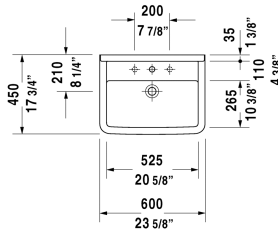

**Starck 3 Washbasin # 0300600000 / 0300600030**

| < 23 5/8" Inch > |

Washbasin	Dimension	Weight	Order number
with overflow, cUPC listed, with tap platform, hardware included, 23 5/8" Inch			
<b>Colors</b>			
00 White			
<b>Variant</b>			
●	23 5/8" x 17 3/4" Inch	41.8 lb	0300600000
●●●	23 5/8" x 17 3/4" Inch	41.8 lb	0300600030
<b>Text for invitation of tenders</b>			
Washbasin is not ADA compliant in combination with pedestal, siphon cover or metal console			
Sanitary ceramics with the special WonderGliss surface finish will remain clean and attractive-looking for a long time to come. When ordering WonderGliss please add a "1" as eleventh digit to the model number.			
<b>Suitable products</b>			
Pedestal for # 030065, 030060, 030055, 030410, 030480, 030470, 033213, 28" x 8 1/4" Inch	28" x 8 1/4" Inch		086516
Siphon cover for # 030065, 030060, 030055, 030410, 030480, 030470, 033213, 6 3/4" x 11 1/4" Inch	6 3/4" x 11 1/4" Inch		086515

All drawings contain the necessary measurements which are subject to standard tolerances. They are stated in inch & mm and are non-binding. Exact measurements, in particular for customized installation scenarios, can only be taken from the finished ceramic piece.