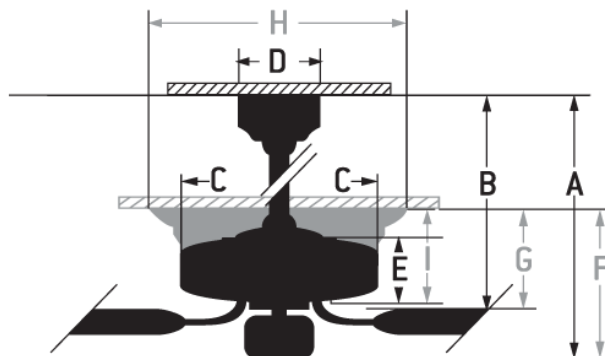

## Teana Remote - TEA52BNK4-UCI

52" Ceiling Fan with Blades, Light Kit, Remote & Wall Control

**Finish:** Brushed Polished Nickel

High style and value set the tone for the Teana ceiling fan by Craftmade. The simple yet handsome cylinder-shaped Teana encompasses striking blade holders and plank blades. And to keep you in control, the Teana offers either a hard-wired wall or a hand-held wireless remote.

- Standard, 3-Speed Reversible Motor
- 6" Downrod (Included)
- 52" Reversible Blades in Silver/Walnut (Included)
- Tri-Mount
- 52" Reversible Blades in Silver/Walnut (Included)
- Integrated LED Light Source (Dimmable)
- UCI-2000 Remote and Wall Control (Included)

### Specs

Blade Sweep Opt (in.)	52
Blades	4
Blade Pitch (deg)	11.50
Motor Size (MM)	153x15
Watts (Hi Speed)	54
Energy Guide Watts	38
Energy Guide CFM	2754
Energy Guide CFM_Watts	67
Energy Guide Est. Yearly Energy Cost	11
High Speed (CFM)	5,400.000
Carton Size (CU FT)	1.18
Blade Options	Fits Only
Bulb CCT	3000
Bulb Wattage	22
CRI	90
Light Kit Options	Integrated Light Kit
Lumens	1045

## Dimensions

A:	15.55
B:	12.28
C:	7.09
D:	5.12
E:	9.02
H:	5.12
I:	9.02
G:	7.64
F: w/ Light Kit -	10.83
F: w/o Light Kit -	9.02
Downrod Length (in.)	6