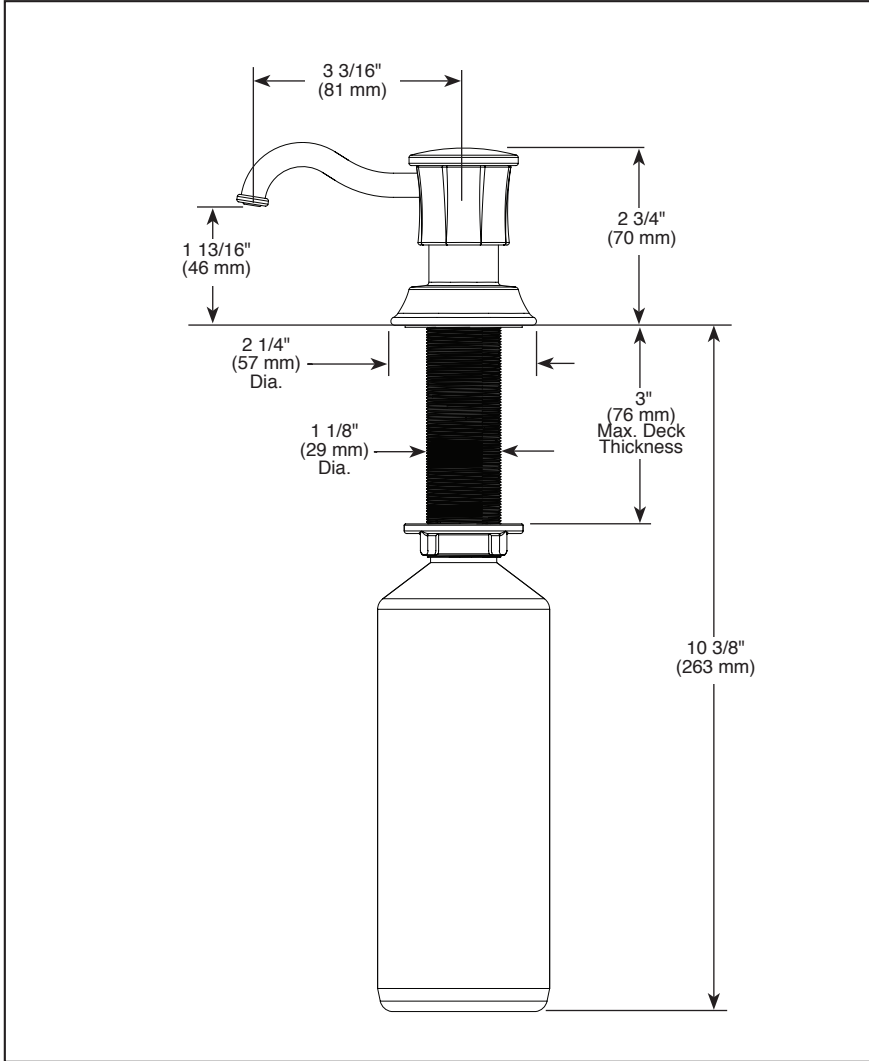

BRIZO®

SOAP DISPENSER

STANDARD SPECIFICATIONS:

- 13 ounce bottle
- Refillable from above the deck
- Includes RP30395 refill funnel
- Fits hole size 1 3/8" +/- 1/8"

Submitted Model No.: _____

Specific Features: _____