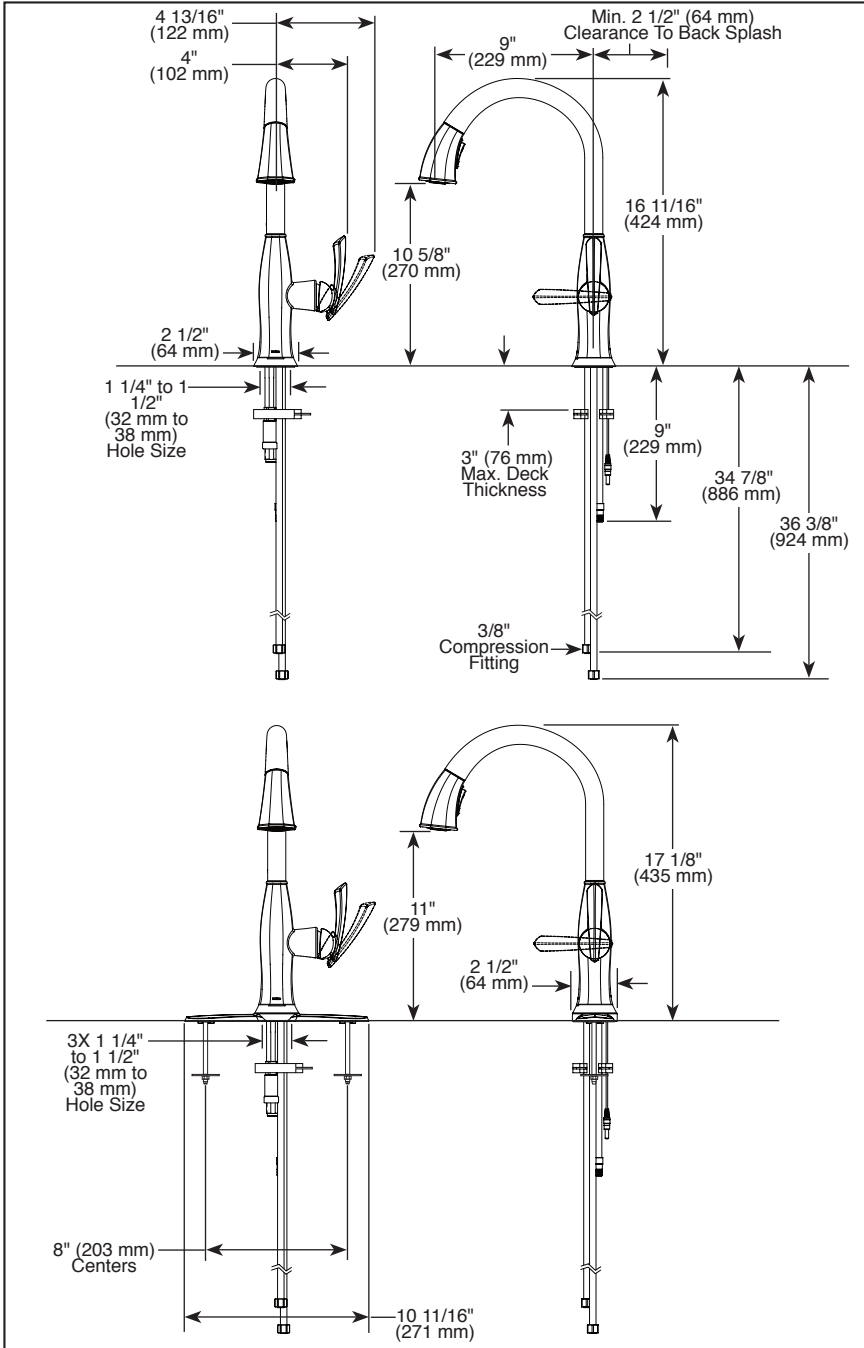

64096LF▲

With Optional
Escutcheon RP84358▲

Submitted Model No.: _____

Specific Features: _____

▲ Designate proper finish suffix

Brizo Kitchen & Bath Company reserves the right (1) to make changes in specifications and materials, and (2) to change or discontinue models, both without notice or obligation. Dimensions are for reference only. See current full-line price book or www.brizo.com for finish options and product availability.

BSP-K-64096LF Rev. A

BRIZO®

KITCHEN FAUCETS

- Coltello™ Collection
- Single Handle Pull-Down

FEATURES:

- SmartTouch® on/off functionality
- MagneDock® Magnetic Docking

STANDARD SPECIFICATIONS:

- Maximum 1.80 gpm @ 60 psi, 6.8 L/min @ 414 kPa
- One or three hole mount (escutcheon optional, not included)
- Control mechanism shall be full-motion valve cartridge
- Spout rotates 360°
- Two-function wand; Aerated stream or spray
- Dual integral check valves in sprayer
- On/off indicator light also signals when batteries run low
- Quick connect hoses
- Hose travels inside mounting shank so it will not interfere with deck edges