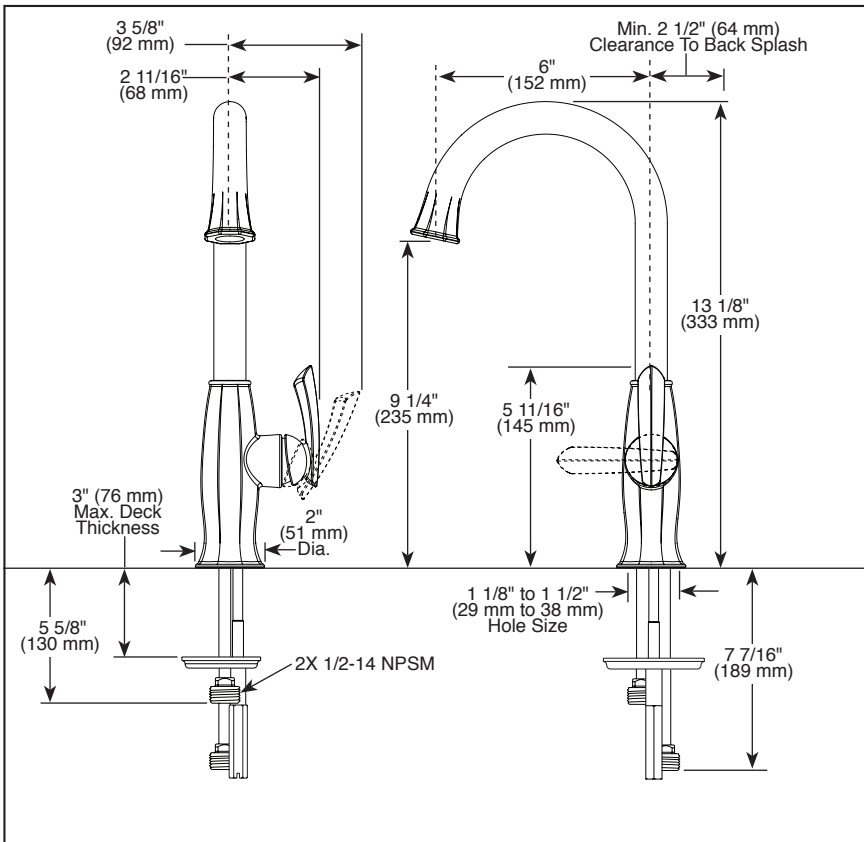

## BAR SINK FAUCETS

- Coltello™ Collection
- Single Handle Deck Mount
- Single Hole Installation

Submitted Model No.: \_\_\_\_\_  
 Specific Features: \_\_\_\_\_

▲ Designate proper finish suffix

### STANDARD SPECIFICATIONS:

- Max. 1.80 gpm @ 60 PSI, 6.8 L/min @ 414 kPa
- Solid brass fabricated body
- 360° rotating spout
- Ceramic disc cartridge
- 3/8" staggered copper supply lines with 1/2" adapters
- Order RP81908 for optional coordinating soap dispenser