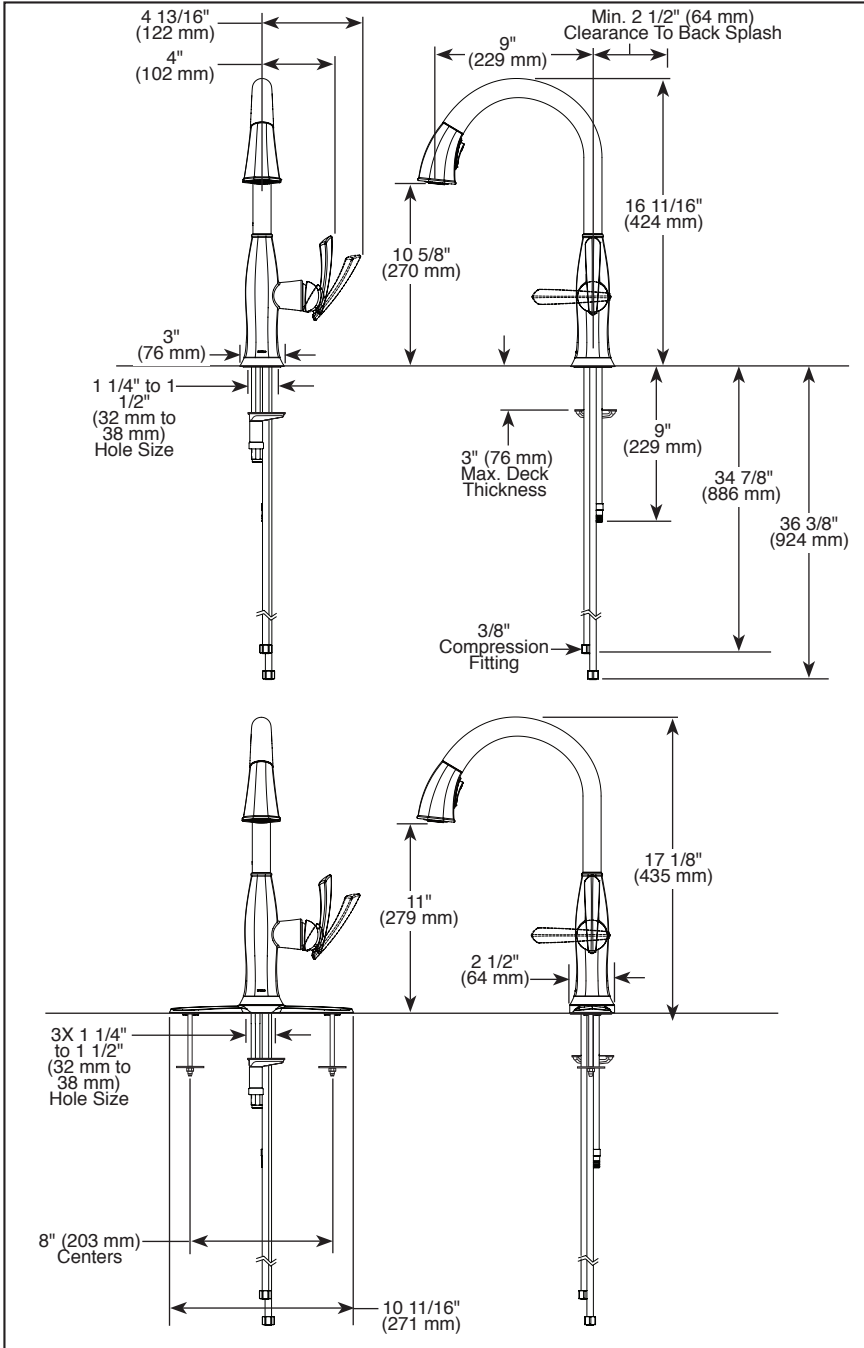

63096LF▲

With Optional
Escutcheon RP84358▲

Submitted Model No.: _____

Specific Features: _____

▲ Designate proper finish suffix

Brizo Kitchen & Bath Company reserves the right (1) to make changes in specifications and materials, and (2) to change or discontinue models, both without notice or obligation. Dimensions are for reference only. See current full-line price book or www.brizo.com for finish options and product availability.

BSP-K-63096LF Rev. A

BRIZO®

KITCHEN FAUCETS

- Coltello™ Collection
- Single Handle Pull-Down

FEATURES:

- MagneDock® Magnetic Docking

STANDARD SPECIFICATIONS:

- Maximum 1.80 gpm @ 60 psi, 6.8 L/min @ 414 kPa
- One or three hole mount (escutcheon optional, not included)
- Control mechanism shall be full-motion valve cartridge
- Spout rotates 360°
- Two-function wand; Aerated stream or spray
- Dual integral check valves in sprayer
- Quick connect hoses
- Hose travels inside mounting shank so it will not interfere with deck edges