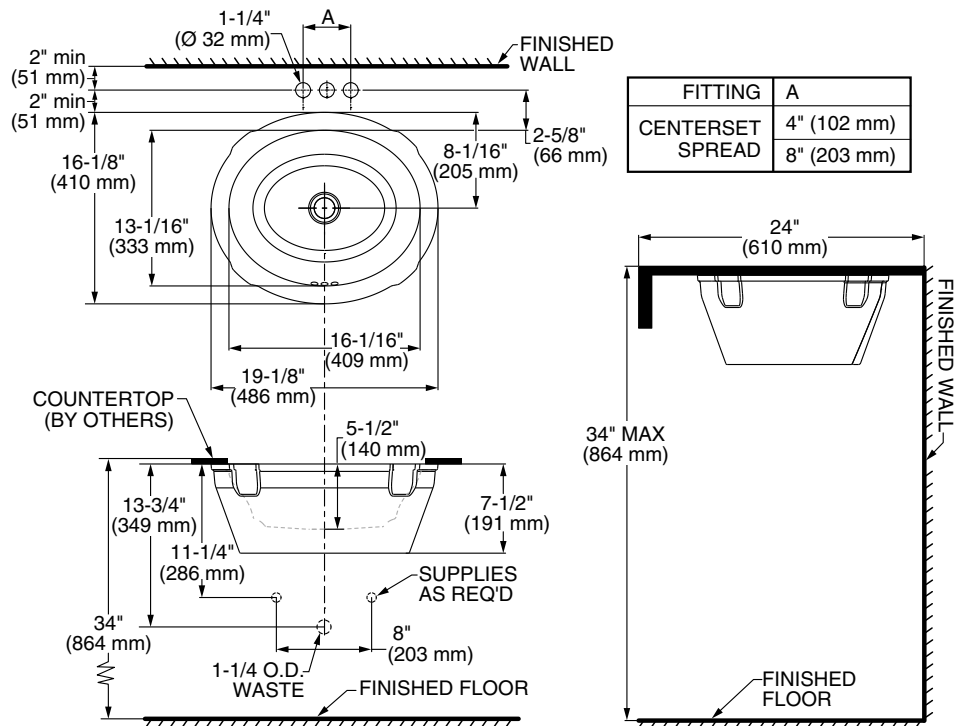

Compliance Certifications -
Meets or Exceeds the
Following Specifications:

- ASME A112.19.2M for Vitreous China Fixtures
- CAN/CSA B45 series

To Be Specified

- ☐ Color: ☐ White: ☐ Linen
- ☐ Faucet*:
- ☐ Faucet Finish:
- ☐ Supplies:
- ☐ 1-1/4" Trap:

* See faucet section for additional models available

NOTES:
* DIMENSIONS SHOWN FOR LOCATION OF SUPPLIES AND "P" TRAP ARE SUGGESTED. FOR COUNTERTOP CUTOUT AND INSTALLATION INSTRUCTIONS USE TEMPLATE SUPPLIED WITH SINK. FITTINGS NOT INCLUDED WITH FIXTURE AND MUST BE ORDERED SEPARATELY. SEALING COMPOUND SUPPLIED BY OTHERS.

IMPORTANT: Dimensions of fixtures are nominal and may vary within the range of tolerances established by ASME A112.19.2 / CSA B45.1. These measurements are subject to change or cancellation. No responsibility is assumed for use of superseded or voided pages.