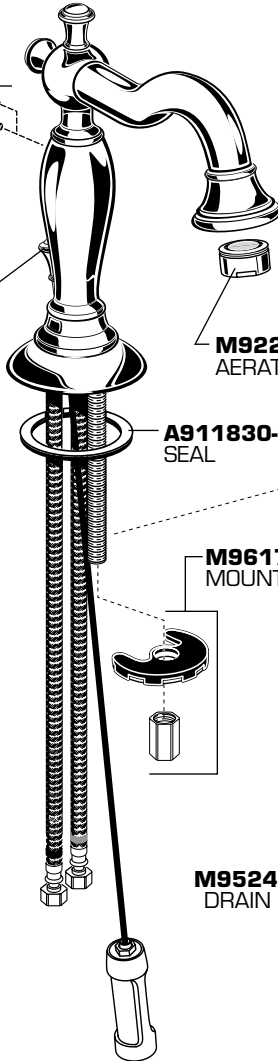

*American Standard*

**QUENTIN™  
WIDESPREAD  
LAVATORY FAUCET  
with Speed Connect® Drain  
MODEL NUMBER**

**7440.801  
7440.851**

**M964159-YYY0A**  
HANDLE KIT

**M962619-0070A**  
DECK ADAPTER KIT

**M962412-YYY0A**  
SPOUT SCREW KIT

**918555-0070A**  
HANDLE SCREW

**918049-0070A**  
HANDLE ADAPTER

**M964156 -YYY0A**  
LIFT ROD & KNOB

**994053-0070A**  
CARTRIDGE

**M961634-0070A**  
VALVE MOUNTING KIT

**A904917-0070A**  
COUPLING NUT

Replace the "YYY" with appropriate finish code

CHROME	002
OIL RUBBED BRONZE	224
SATIN NICKEL	295

**M922894-YYY0A**  
AERATOR

**A911830-0070A**  
SEAL

**M961714-0070A**  
MOUNTING KIT

**M952425-YYY0A**  
DRAIN ASSEMBLY

**M962544-YYY0A**  
STOPPER ASSEMBLY

**M952430-0070A**  
CABLE ASSEMBLY

**M962457-YYY0A**  
FLANGE ASSEMBLY

**M922872-0070A**  
CAM SEAT INSERT

**M962552-0070A**  
CAM ASSEMBLY

**M913207-0070A**  
TAILPIECE INSERT

**A919661-0020A**  
TAILPIECE