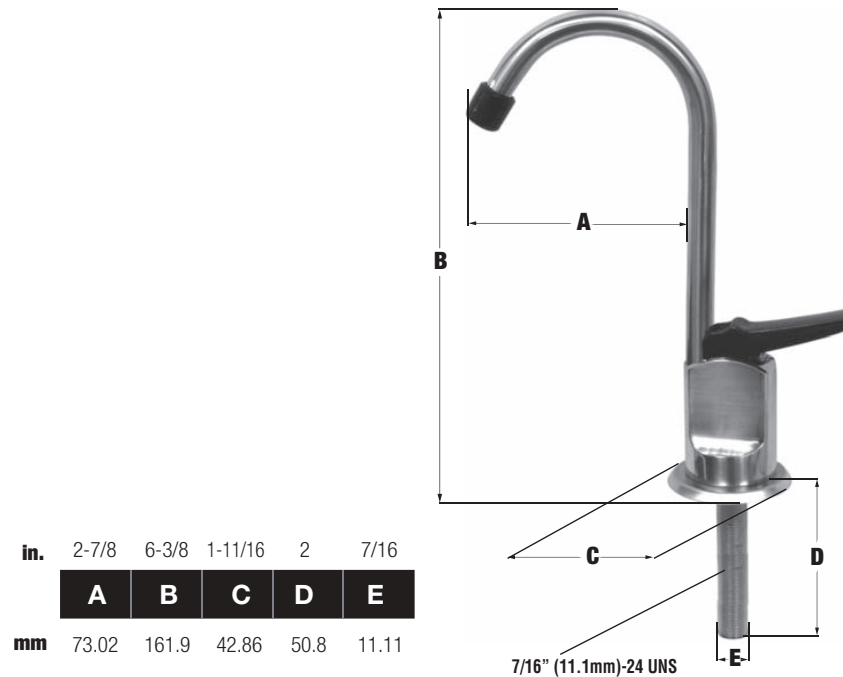

PF111

Water Dispenser

Product Features

- Brass construction
- For use with filtration units
- Compatible with reverse osmosis systems
- Compliant with low lead content requirements laws

PF111BN

Model Numbers

PF111CP	Chrome Plated
PF111BN	PVD Brushed Nickel

Dimensions

Warranty and Codes

This product comes complete with installation, operating, care and maintenance instructions. This PROFLO product carries a limited lifetime warranty. In an effort to continually improve our products, we will make design changes from time to time. We reserve the right to ship newly designed product to fill any order unless it is agreed in writing to do otherwise. Dimensions are subject to manufacturer's tolerance and can change without notice.