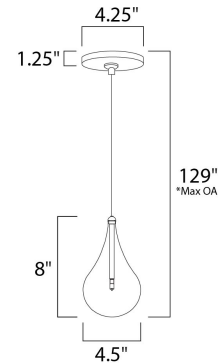

Product Specifications for E94410-18SN

Job Name:	Job Type:
Quantity:	Comments:

E94410-18SN
Larmes 1-Light RapidJack Pendant and Canopy

*max overall height

Finish
Satin Nickel

Glass/Shade
Clear

Product Category
Mini Pendant

Lamping

Number of Bulb(s)	1
Light Type	Xenon
Bulb Type	12V G4
Max Bulb Wattage	20
Max Fixture Wattage	20
Rated Life	±2,000 Hours
Rated Lumens	±320
Color Temp	±2,900 K
Bulb(s) Included	Yes
Light Up/Down	N/A
Beam Spread	N/A
CRI	N/A
Photo Cell Included	N/A
Ballast/Driver/Transformer	Yes
Dimmable	Low-Voltage Electronic Dimmer

Measurements

Width	4.50"
Height	8.00"
Length	4.50"
Extension	N/A
Back Plate Width	N/A
Back Plate Height	N/A
HCO	N/A
Min Overall Height	11.00"
Max Overall Height	129.00"
Hanging Weight	2.28 lb(s)
Height Adjustable	N/A
Slope	N/A
Chain Length	N/A
Wire Length	120.00"
Canopy Width	4.3"
Canopy Height	1.3"
Canopy Length	4.3"