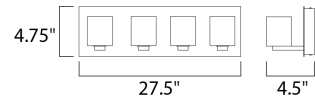

Product Specifications for E32170-18PC

Job Name:	Job Type:
Quantity:	Comments:

E32170-18PC
Bloccs LED 4-Light Bath Vanity

Finish

Polished Chrome

Glass/Shade

Clear

Product Category

Measurements

Width	27.50"
Height	4.75"
Length	N/A
Extension	4.50"
Back Plate Width	N/A
Back Plate Height	N/A
HCO	3.50"
Min Overall Height	N/A
Max Overall Height	N/A
Hanging Weight	9.70 lb(s)
Height Adjustable	N/A
Slope	N/A
Chain Length	N/A
Wire Length	N/A
Canopy Width	N/A
Canopy Height	N/A
Canopy Length	N/A

Shipping

Carton Weight	11.46 lb(s)
Carton Width	7.48"
Carton Height	7.48"
Carton Length	30.31"
Carton Cubic Feet	N/A
Master Pack	1
Master Pack Weight	N/A
Master Pack Width	N/A
Master Pack Height	N/A
Master Pack Length	N/A
Master Cubic Feet	N/A
UPS Shippable	Yes