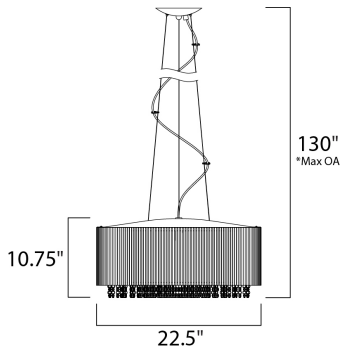

PRODUCT DESCRIPTION

The Spiral Collection features curled metal tubing that shines like diamonds radiating in the sun. Strands of high quality K9 crystal beads add to the opulence of the fixture offering a distinct sparkle visible whether off or on.

*max overall height

MEASUREMENTS

- DIMENSION : 22.5" W x 10.75" H
- MAX OAH : 130" OAH
- CANOPY : 7.08" W x 1.37" H x 7.08" L
- HANGING WEIGHT : 18.04 lb

LAMPING

- LUMENS : 5,000 Rated
- BULB : 1 x 40W Xenon G9 , 400W Total
- BULB INCLUDED : (Included)
- DIMMABLE : Yes
- COLOR_TEMP : 2900K