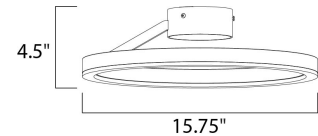

Product Specifications for E22840-MW

Job Name:	Job Type:
Quantity:	Comments:

E22840-MW
Cirque LED Flush / Wall Mount

Finish
Matte White

Glass/Shade

Product Category
Flush Mount

Lamping

Number of Bulb(s)	1
Light Type	LED
Bulb Type	LED
Max Bulb Wattage	20
Max Fixture Wattage	20
Rated Life	N/A
Rated Lumens	±1,400
Color Temp	±3,000 K
Bulb(s) Included	Yes
Light Up/Down	N/A
Beam Spread	N/A
CRI	N/A
Photo Cell Included	N/A
Ballast/Driver/Transformer	Yes
Dimmable	Standard/Lutron® CL or Leviton® LED Recommended

Measurements

Width	15.75"
Height	4.50"
Length	15.75"
Extension	N/A
Back Plate Width	N/A
Back Plate Height	N/A
HCO	N/A
Min Overall Height	N/A
Max Overall Height	N/A
Hanging Weight	4.40 lb(s)
Height Adjustable	No
Slope	N/A
Chain Length	N/A
Wire Length	N/A
Canopy Width	N/A
Canopy Height	N/A
Canopy Length	N/A

Shipping

Carton Weight	6.80 lb(s)
Carton Width	17.90"
Carton Height	6.10"
Carton Length	17.90"
Carton Cubic Feet	N/A
Master Pack	1
Master Pack Weight	N/A
Master Pack Width	N/A
Master Pack Height	N/A
Master Pack Length	N/A
Master Cubic Feet	N/A
UPS Shippable	Yes