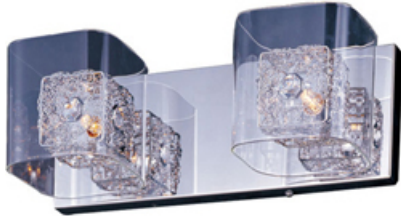

Product Specifications for E22832-18PCPC

Job Name:	Job Type:
Quantity:	Comments:

E22832-18PCPC
Gem 2-Light Bath Vanity with PC
Shade

Finish
 Polished Chrome

Glass/Shade
 Clear

Product Category
 Bath Vanity

Lamping

Number of Bulb(s)	2
Light Type	Xenon
Bulb Type	G9
Max Bulb Wattage	40
Max Fixture Wattage	80
Rated Life	±2,000 Hours
Rated Lumens	±1,600
Color Temp	±2,900 K
Bulb(s) Included	Yes
Light Up/Down	N/A
Beam Spread	N/A
CRI	N/A
Photo Cell Included	N/A
Ballast/Driver/Transformer	No
Dimmable	Standard/Lutron® CL or Leviton®