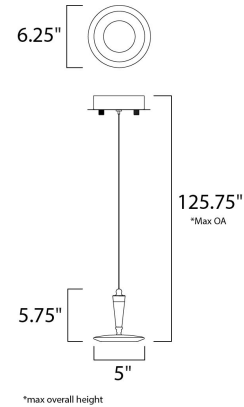

Product Specifications for E21161-01BZ

Job Name:	Job Type:
Quantity:	Comments:

E21161-01BZ
Hilite 1-Light LED Pendant

Finish
Bronze

Glass/Shade
White

Product Category
Single Pendant

Lamping

Number of Bulb(s)	1
Light Type	LED
Bulb Type	LED
Max Bulb Wattage	7.2
Max Fixture Wattage	7.2
Rated Life	N/A
Rated Lumens	±648
Color Temp	N/A
Bulb(s) Included	Yes
Light Up/Down	N/A
Beam Spread	N/A
CRI	N/A
Photo Cell Included	N/A
Ballast/Driver/Transformer	No
Dimmable	Yes

Measurements

Width	6.25"
Height	5.75"
Length	6.25"
Extension	N/A
Back Plate Width	N/A
Back Plate Height	N/A
HCO	N/A
Min Overall Height	5.75"
Max Overall Height	125.75"
Hanging Weight	1.76 lb(s)
Height Adjustable	N/A
Slope	120°
Chain Length	N/A
Wire Length	N/A
Canopy Width	N/A
Canopy Height	N/A
Canopy Length	N/A

Shipping

Carton Weight	2.20 lb(s)
Carton Width	8.19"
Carton Height	8.39"
Carton Length	10.92"
Carton Cubic Feet	N/A
Master Pack	10
Master Pack Weight	26.40 lb(s)
Master Pack Width	11.70"
Master Pack Height	18.14"
Master Pack Length	43.29"
Master Cubic Feet	N/A
UPS Shippable	Yes