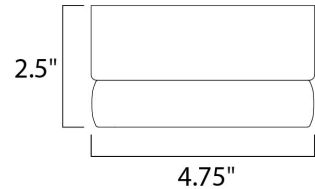

Product Specifications for E21140-01PC

Job Name:	Job Type:
Quantity:	Comments:

E21140-01PC
Timbale 1-Light LED Ceiling/Wall

Finish
Polished Chrome

Glass/Shade
White

Product Category
Single Pendant

Lamping

Number of Bulb(s)	1
Light Type	LED
Bulb Type	LED
Max Bulb Wattage	6
Max Fixture Wattage	6
Rated Life	N/A
Rated Lumens	±972
Color Temp	N/A
Bulb(s) Included	Yes
Light Up/Down	N/A
Beam Spread	N/A
CRI	N/A
Photo Cell Included	N/A
Ballast/Driver/Transformer	No
Dimmable	Yes

Measurements

Width	4.75"
Height	2.50"
Length	4.75"
Extension	N/A
Back Plate Width	N/A
Back Plate Height	N/A
HCO	N/A
Min Overall Height	N/A
Max Overall Height	N/A
Hanging Weight	1.32 lb(s)
Height Adjustable	Yes
Slope	N/A
Chain Length	N/A
Wire Length	N/A
Canopy Width	N/A
Canopy Height	N/A
Canopy Length	N/A

Shipping

Carton Weight	1.98 lb(s)
Carton Width	7.41"
Carton Height	6.83"
Carton Length	7.41"
Carton Cubic Feet	N/A
Master Pack	10
Master Pack Weight	22.00 lb(s)
Master Pack Width	8.19"
Master Pack Height	15.02"
Master Pack Length	39.39"
Master Cubic Feet	N/A
UPS Shippable	Yes