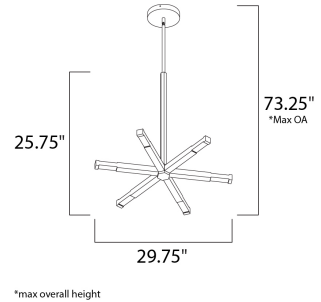

Product Specifications for E21026-MW

Job Name:	Job Type:
Quantity:	Comments:

E21026-MW
Spoke LED Pendant

Finish
Matte White

Glass/Shade

Product Category
Single Pendant

Lamping

Number of Bulb(s)	12
Light Type	LED
Bulb Type	PCB
Max Bulb Wattage	3
Max Fixture Wattage	36
Rated Life	N/A
Rated Lumens	±2,520
Color Temp	3000K
Bulb(s) Included	Integrated
Light Up/Down	Both
Beam Spread	N/A
CRI	N/A
Photo Cell Included	N/A
Ballast/Driver/Transformer	No
Dimmable	Yes

Measurements

Width	29.75"
Height	25.75"
Length	29.75"
Extension	N/A
Back Plate Width	N/A
Back Plate Height	N/A
HCO	N/A
Min Overall Height	27.50"
Max Overall Height	73.25"
Hanging Weight	8.36 lb(s)
Height Adjustable	Yes
Slope	N/A
Chain Length	N/A
Wire Length	120.00"
Canopy Width	N/A
Canopy Height	N/A
Canopy Length	N/A

Shipping

Carton Weight	16.46 lb(s)
Carton Width	29.75"
Carton Height	7.00"
Carton Length	33.00"
Carton Cubic Feet	N/A
Master Pack	1
Master Pack Weight	N/A
Master Pack Width	N/A
Master Pack Height	N/A
Master Pack Length	N/A
Master Cubic Feet	N/A
UPS Shippable	Yes