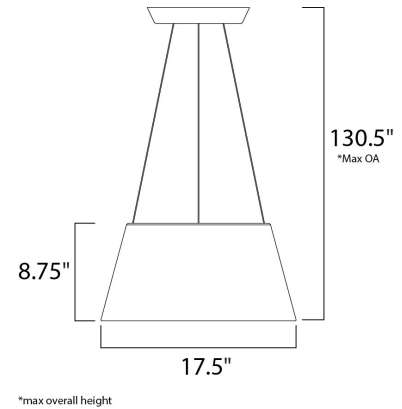

Product Specifications for E20906-BK

Job Name:	Job Type:
Quantity:	Comments:

E20906-BK
Quantum LED Pendant

Finish
Black

Glass/Shade

Product Category
Multi-Light Pendant

Lamping

Number of Bulb(s)	2
Light Type	LED
Bulb Type	LED
Max Bulb Wattage	30
Max Fixture Wattage	60
Rated Life	N/A
Rated Lumens	±3,500
Color Temp	N/A
Bulb(s) Included	Yes
Light Up/Down	N/A
Beam Spread	N/A
CRI	N/A
Photo Cell Included	N/A
Ballast/Driver/Transformer	No
Dimmable	Yes

Measurements

Width	17.50"
Height	8.75"
Length	17.50"
Extension	N/A
Back Plate Width	N/A
Back Plate Height	N/A
HCO	N/A
Min Overall Height	10.50"
Max Overall Height	130.50"
Hanging Weight	6.82 lb(s)
Height Adjustable	Yes
Slope	N/A
Chain Length	N/A
Wire Length	N/A
Canopy Width	N/A
Canopy Height	N/A
Canopy Length	N/A

Shipping

Carton Weight	9.24 lb(s)
Carton Width	20.67"
Carton Height	13.58"
Carton Length	20.67"
Carton Cubic Feet	N/A
Master Pack	1
Master Pack Weight	N/A
Master Pack Width	N/A
Master Pack Height	N/A
Master Pack Length	N/A
Master Cubic Feet	N/A
UPS Shippable	Yes