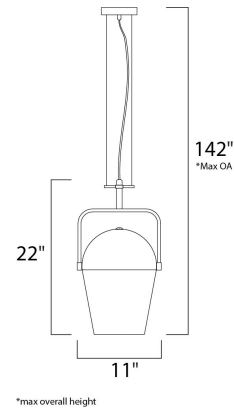

Product Specifications for E20833-SA

Job Name:	Job Type:
Quantity:	Comments:

E20833-SA
Stage LED Pendant

Finish
Satin Aluminum

Glass/Shade

Product Category
Single Pendant

Lamping

Number of Bulb(s)	1
Light Type	LED
Bulb Type	COB LED
Max Bulb Wattage	15
Max Fixture Wattage	15
Rated Life	N/A
Rated Lumens	±1,650
Color Temp	N/A
Bulb(s) Included	Yes
Light Up/Down	N/A
Beam Spread	N/A
CRI	N/A
Photo Cell Included	N/A
Ballast/Driver/Transformer	No
Dimmable	Yes

Measurements

Width	11.00"
Height	22.00"
Length	11.00"
Extension	N/A
Back Plate Width	N/A
Back Plate Height	N/A
HCO	N/A
Min Overall Height	22.00"
Max Overall Height	142.00"
Hanging Weight	7.04 lb(s)
Height Adjustable	Yes
Slope	120°
Chain Length	N/A
Wire Length	N/A
Canopy Width	N/A
Canopy Height	N/A
Canopy Length	N/A

Shipping

Carton Weight	10.78 lb(s)
Carton Width	13.26"
Carton Height	13.07"
Carton Length	25.74"
Carton Cubic Feet	N/A
Master Pack	1
Master Pack Weight	N/A
Master Pack Width	N/A
Master Pack Height	N/A
Master Pack Length	N/A
Master Cubic Feet	N/A
UPS Shippable	Yes